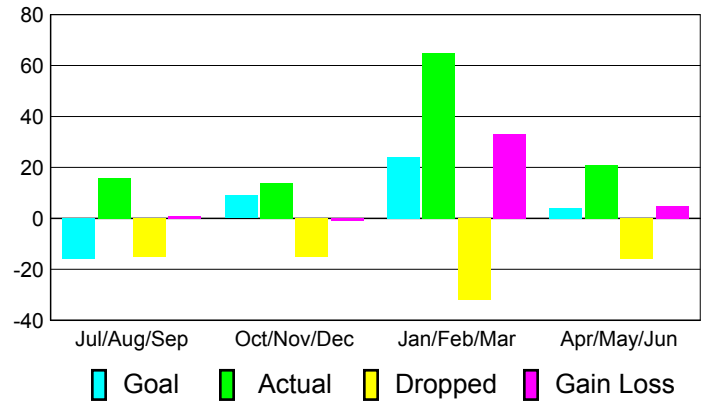

Membership Results 2010-2011

Goal, New, Dropped, Gain/Loss