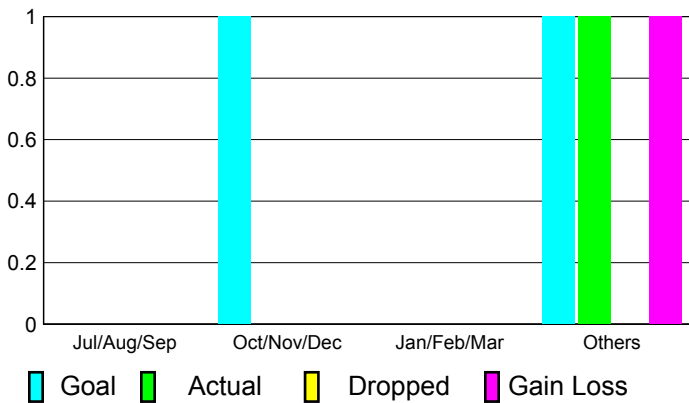

2010-2011 GMT Reports for District (or Undistricted) **District 103NIE**

GMT: **JACQUES 'JACK' VERBEKE** Location: **FRANCE**

GMT CA: **4**

CLUBS

**Club Results
2010-2011**

**Clubs
2009-2010**

Month	New Club Goal	Actual New Clubs	Actual Dropped Clubs	Gain/Loss of Clubs	Gain/Loss of Clubs
Jul/Aug/Sep	0	0	0	0	0
Oct/Nov/Dec	1	0	0	0	0
Jan/Feb/Mar	0	0	0	0	0
Apr/May/Jun	1	1	0	1	1
Totals	2	1	0	1	1

Club Results 2010-2011

Goal, New, Dropped, Gain/Loss

Comparison of Club Gain/Loss

Current Year Compared to the Previous Year