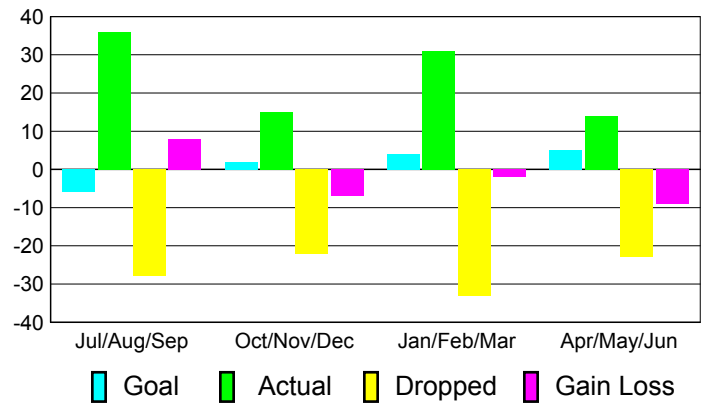

Membership Results 2010-2011

Goal, New, Dropped, Gain/Loss

Comparison of Membership Gain/Loss

Current Year Compared to the Previous Year