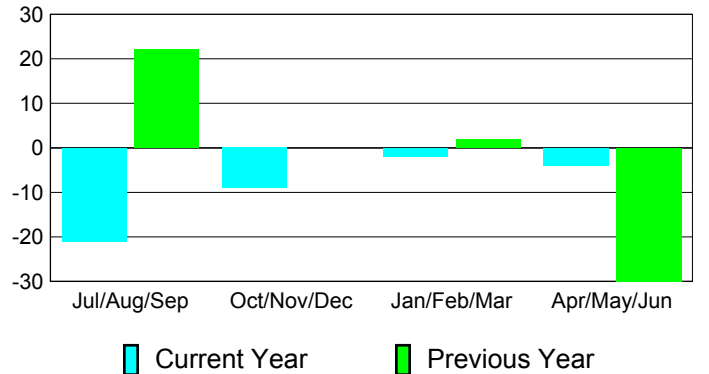

Gender Comparison 2010-2011

Male

Female