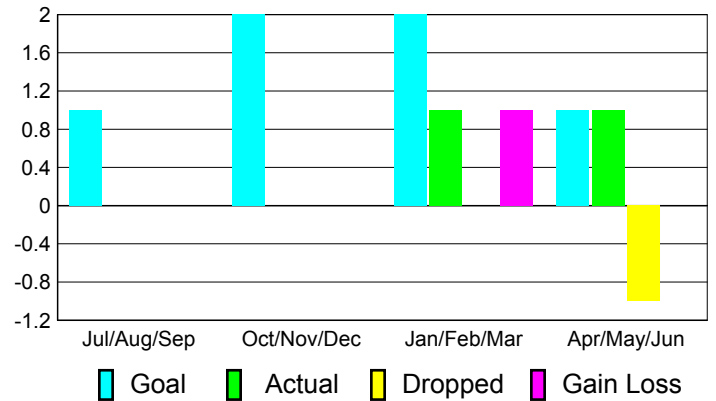

Membership Results 2010-2011

Goal, New, Dropped, Gain/Loss

Comparison of Membership Gain/Loss

Current Year Compared to the Previous Year