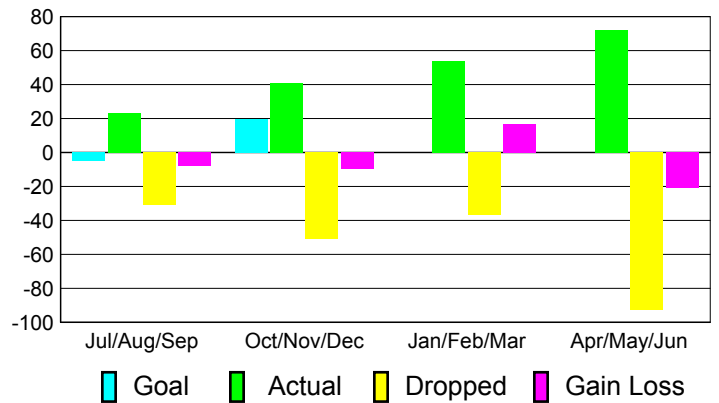

Membership Results 2010-2011

Goal, New, Dropped, Gain/Loss

Comparison of Membership Gain/Loss

Current Year Compared to the Previous Year