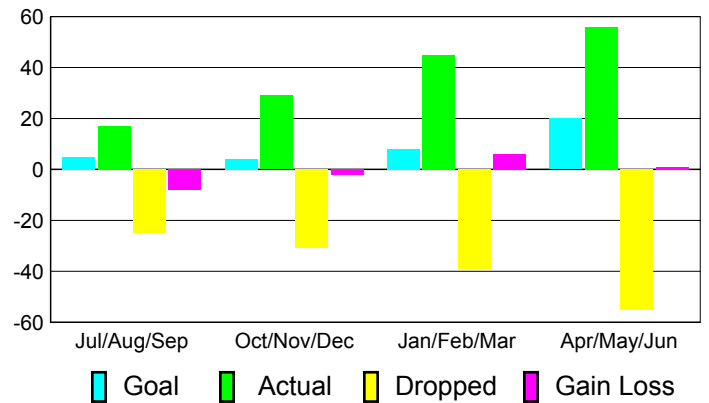

Membership Results 2010-2011

Goal, New, Dropped, Gain/Loss

Comparison of Membership Gain/Loss

Current Year Compared to the Previous Year