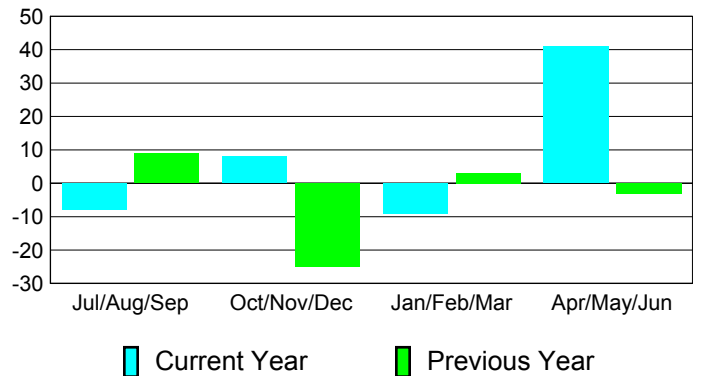

Gender Comparison 2010-2011

Jul/Aug/Sep

Oct/Nov/Dec

Jan/Feb/Mar

Apr/May/June

Male

Female