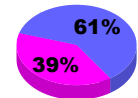

Apr/May/Jun

Male

Female