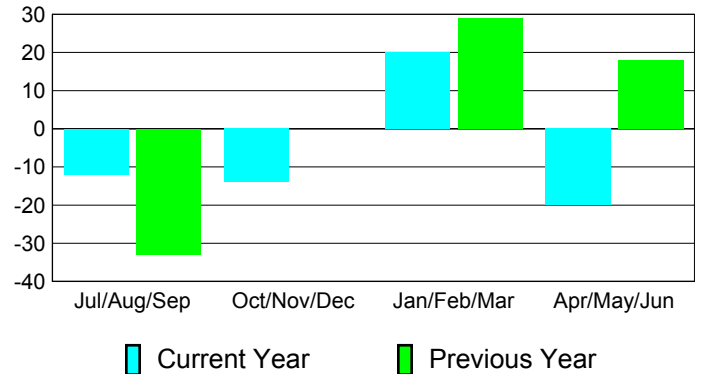

Gender Comparison 2010-2011

■ Male

■ Female