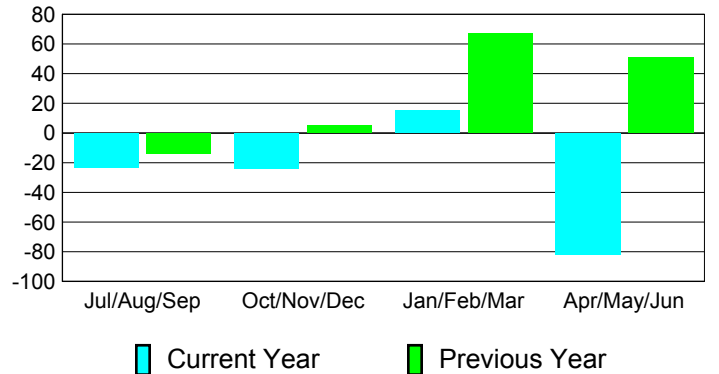

Gender Comparison 2010-2011

Jul/Aug/Sep

Oct/Nov/Dec

Jan/Feb/Mar

Apr/May/June

Male

Female