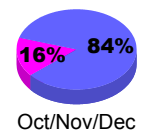

Gender Comparison 2010-2011