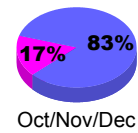

Oct/Nov/Dec