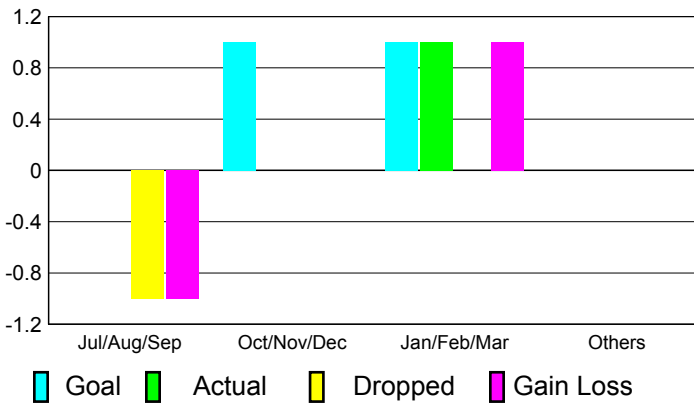

2010-2011 GMT Reports for District (or Undistricted) **District 103 E**

GMT: **JACQUES 'JACK' VERBEKE** Location: **FRANCE**

GMT CA: **4**

CLUBS

Club Results
2010-2011

Clubs
2009-2010

Month	New Club Goal	Actual New Clubs	Actual Dropped Clubs	Gain/Loss of Clubs	Gain/Loss of Clubs
Jul/Aug/Sep	0	0	-1	-1	0
Oct/Nov/Dec	1	0	0	0	0
Jan/Feb/Mar	1	1	0	1	0
Apr/May/Jun	0	0	0	0	1
Totals	2	1	-1	0	1

Club Results 2010-2011

Goal, New, Dropped, Gain/Loss

Comparison of Club Gain/Loss

Current Year Compared to the Previous Year