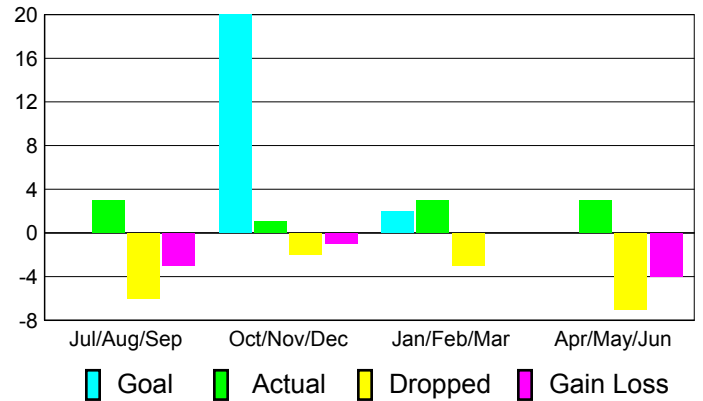

Membership Results 2010-2011

Goal, New, Dropped, Gain/Loss

Comparison of Membership Gain/Loss

Current Year Compared to the Previous Year