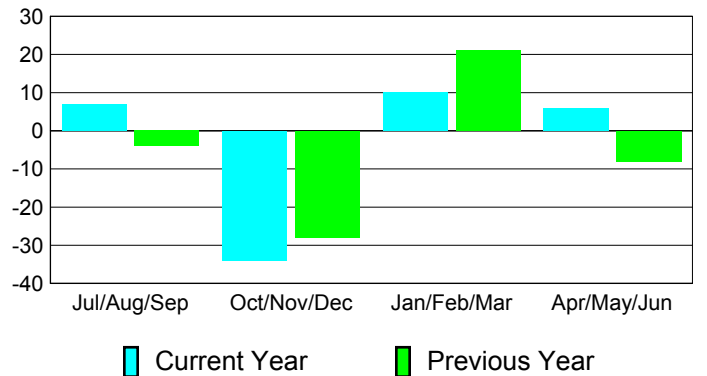

Gender Comparison 2010-2011

Jul/Aug/Sep

Oct/Nov/Dec

Jan/Feb/Mar

Apr/May/June

Male

Female