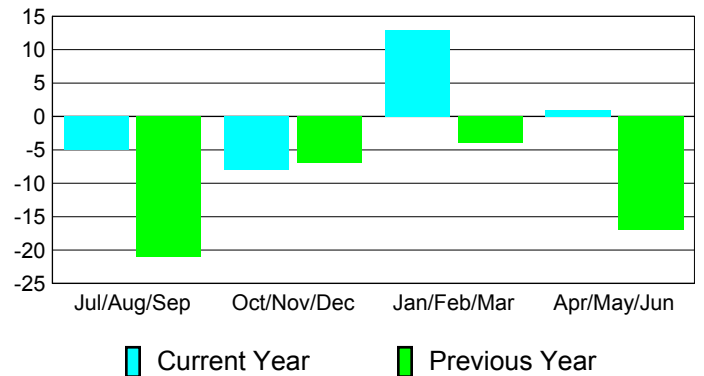

Gender Comparison 2010-2011

Jul/Aug/Sep

Oct/Nov/Dec

Jan/Feb/Mar

Apr/May/June

Male

Female