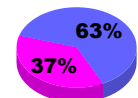

Oct/Nov/Dec