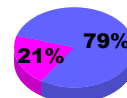

Gender Comparison 2010-2011

Jul/Aug/Sep