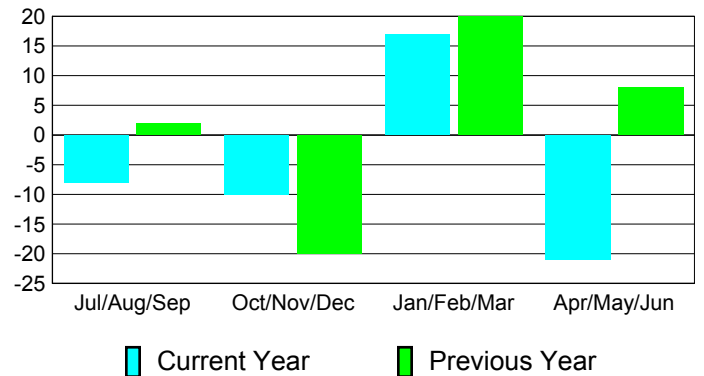

Gender Comparison 2010-2011

Jul/Aug/Sep

Oct/Nov/Dec

Jan/Feb/Mar

Apr/May/Jun

Male

Female