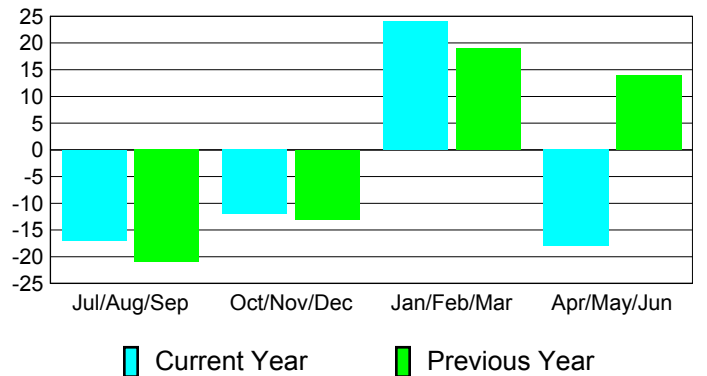

Gender Comparison 2010-2011

Jul/Aug/Sep

Oct/Nov/Dec

Jan/Feb/Mar

Apr/May/Jun

Male

Female