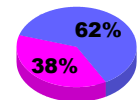

Apr/May/Jun

Male

Female