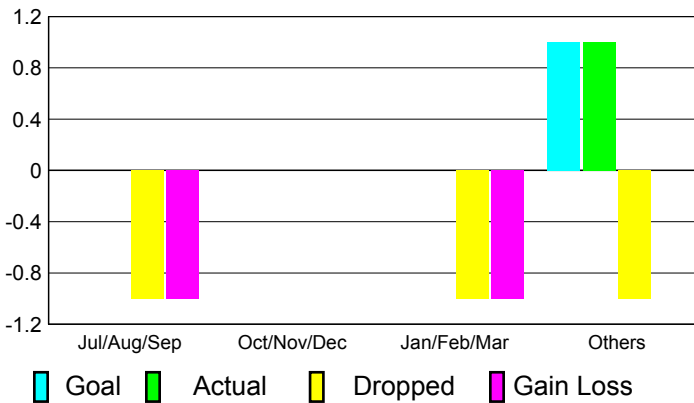

2010-2011 GMT Reports for District (or Undistricted) **District 103SE**

GMT: **JACQUES 'JACK' VERBEKE** Location: **FRANCE**

GMT CA: **4**

CLUBS

Club Results
2010-2011

Clubs
2009-2010

Month	New Club Goal	Actual New Clubs	Actual Dropped Clubs	Gain/Loss of Clubs	Gain/Loss of Clubs
Jul/Aug/Sep	0	0	-1	-1	0
Oct/Nov/Dec	0	0	0	0	0
Jan/Feb/Mar	0	0	-1	-1	0
Apr/May/June	1	1	-1	0	0
Totals	1	1	-3	-2	0

Club Results 2010-2011

Goal, New, Dropped, Gain/Loss

Comparison of Club Gain/Loss

Current Year Compared to the Previous Year