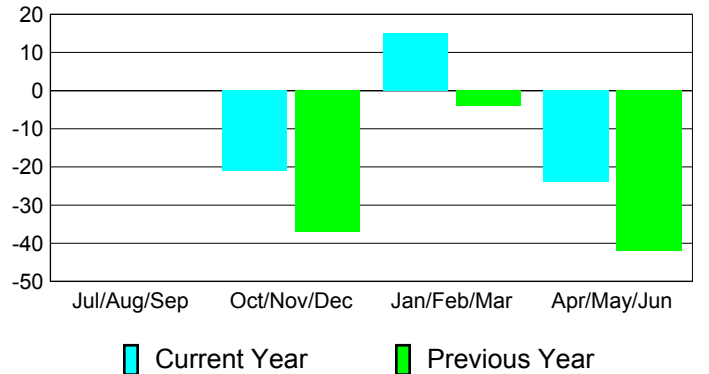

Gender Comparison 2010-2011

Jul/Aug/Sep

Oct/Nov/Dec

Jan/Feb/Mar

Apr/May/June

Male

Female