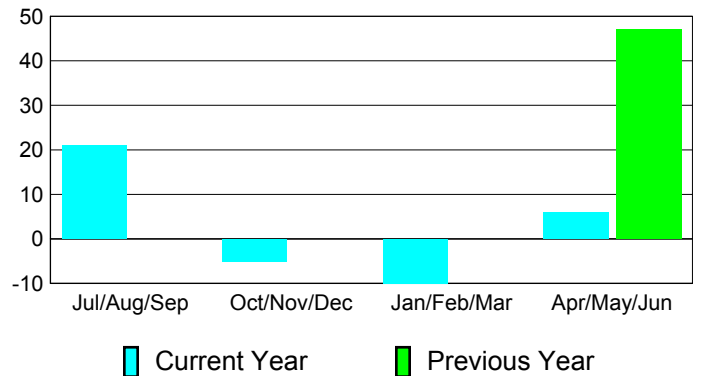

Comparison of Membership Gain/Loss

Current Year Compared to the Previous Year