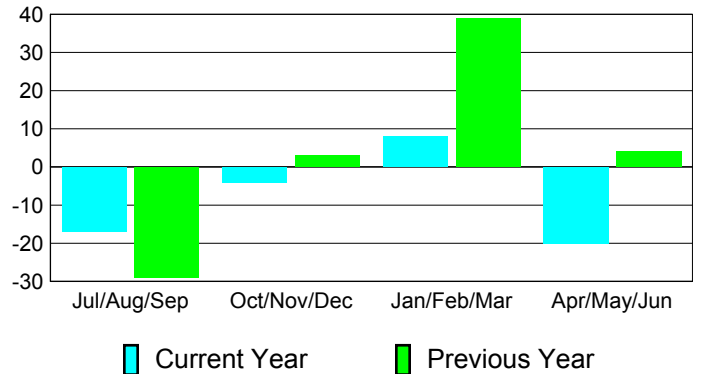

Gender Comparison 2010-2011

Jul/Aug/Sep

Oct/Nov/Dec

Jan/Feb/Mar

Apr/May/June

Male

Female