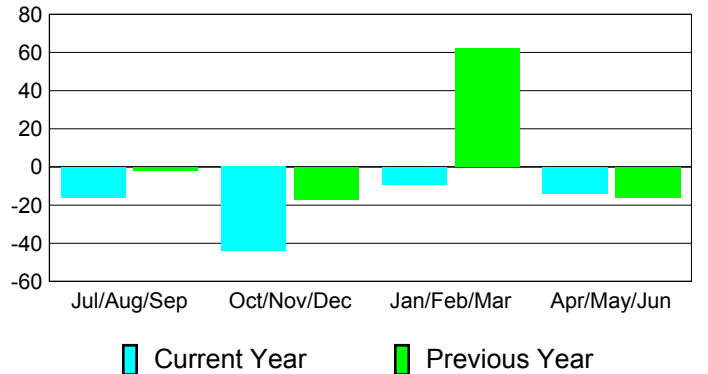

Gender Comparison 2010-2011

Jul/Aug/Sep

Oct/Nov/Dec

Jan/Feb/Mar

Apr/May/June

Male

Female