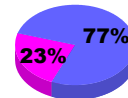

Jan/Feb/Mar