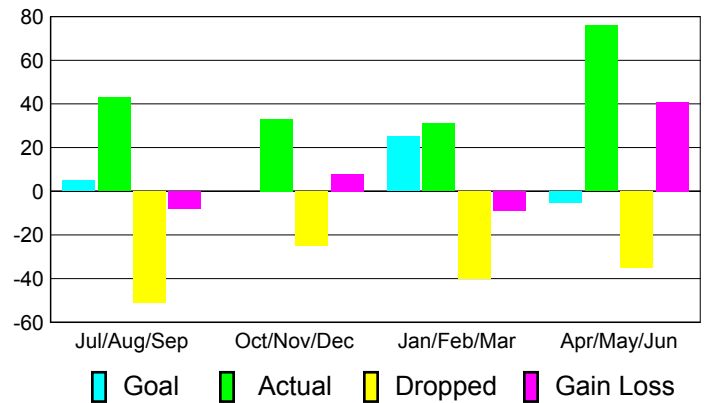

Membership Results 2010-2011

Goal, New, Dropped, Gain/Loss

Comparison of Membership Gain/Loss

Current Year Compared to the Previous Year