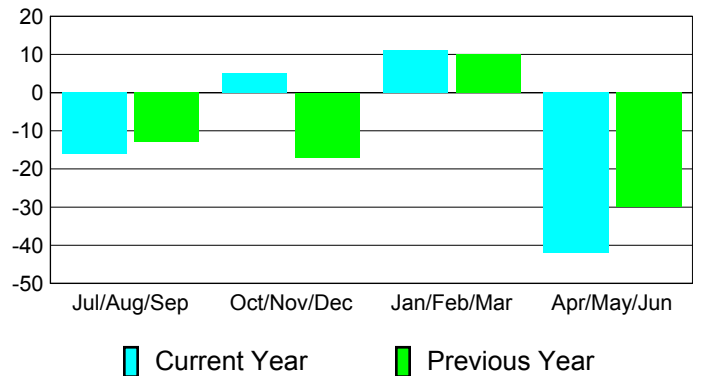

YTD Status Quo Clubs 2010-2011

Status Quo Clubs Compared to Status Quo Members

Gender Comparison 2010-2011

Jul/Aug/Sep

Oct/Nov/Dec

Jan/Feb/Mar

Apr/May/June

Male