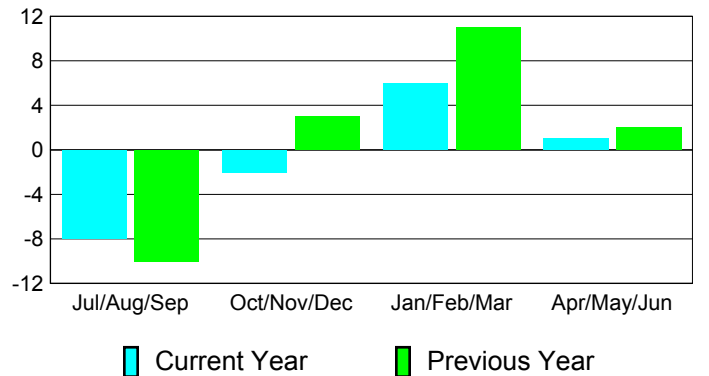

Gender Comparison 2010-2011

Jul/Aug/Sep

Oct/Nov/Dec

Jan/Feb/Mar

Apr/May/Jun

Male

Female