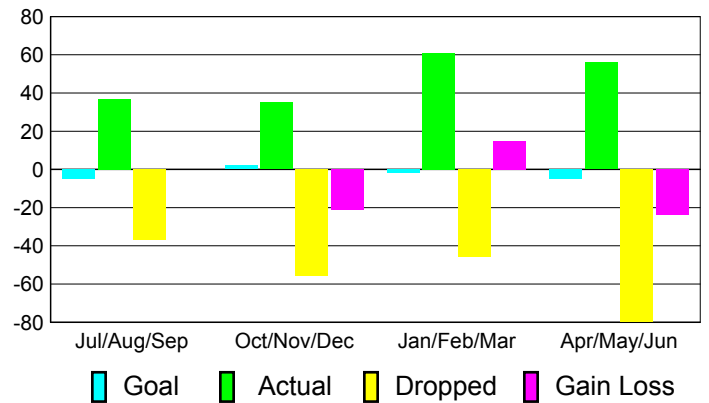

Membership Results 2010-2011

Goal, New, Dropped, Gain/Loss

Comparison of Membership Gain/Loss

Current Year Compared to the Previous Year