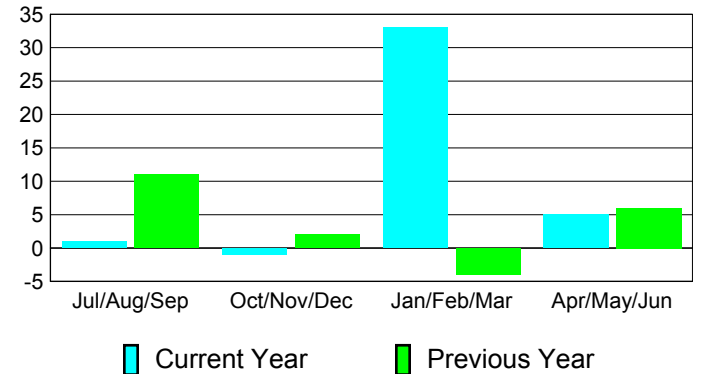

YTD Status Quo Clubs 2010-2011

Status Quo Clubs Compared to Status Quo Members

Gender Comparison 2010-2011

Jul/Aug/Sep

Oct/Nov/Dec

Jan/Feb/Mar

Apr/May/Jun

Male