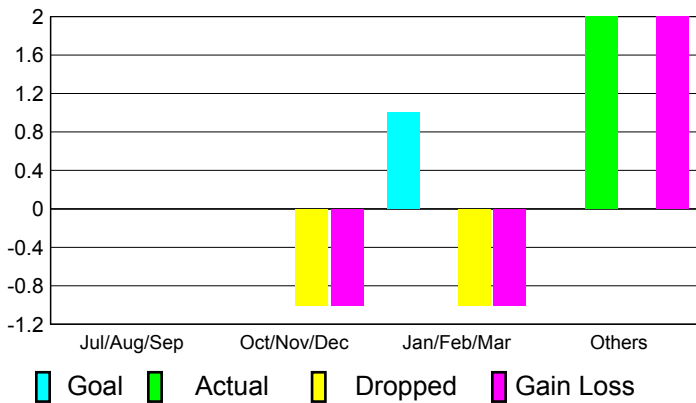

2010-2011 GMT Reports for District (or Undistricted) **District 112 D**

GMT: **JACQUES 'JACK' VERBEKE** Location: **BELGIUM**

GMT CA: **4**

CLUBS

**Club Results
2010-2011**

**Clubs
2009-2010**

Month	New Club Goal	Actual New Clubs	Actual Dropped Clubs	Gain/Loss of Clubs	Gain/Loss of Clubs
Jul/Aug/Sep	0	0	0	0	0
Oct/Nov/Dec	0	0	-1	-1	0
Jan/Feb/Mar	1	0	-1	-1	0
Apr/May/June	0	2	0	2	0
Totals	1	2	-2	0	0

Club Results 2010-2011

Goal, New, Dropped, Gain/Loss

Comparison of Club Gain/Loss

Current Year Compared to the Previous Year