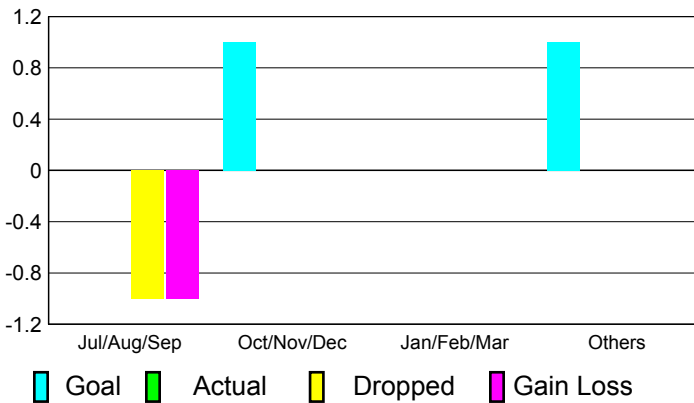

2010-2011 GMT Reports for District (or Undistricted) **District 103 N**

GMT: **JACQUES 'JACK' VERBEKE** Location: **FRANCE**

GMT CA: **4**

CLUBS

**Club Results
2010-2011**

**Clubs
2009-2010**

Month	New Club Goal	Actual New Clubs	Actual Dropped Clubs	Gain/Loss of Clubs	Gain/Loss of Clubs
Jul/Aug/Sep	0	0	-1	-1	0
Oct/Nov/Dec	1	0	0	0	0
Jan/Feb/Mar	0	0	0	0	2
Apr/May/June	1	0	0	0	0
Totals	2	0	-1	-1	2

Club Results 2010-2011

Goal, New, Dropped, Gain/Loss

Comparison of Club Gain/Loss

Current Year Compared to the Previous Year