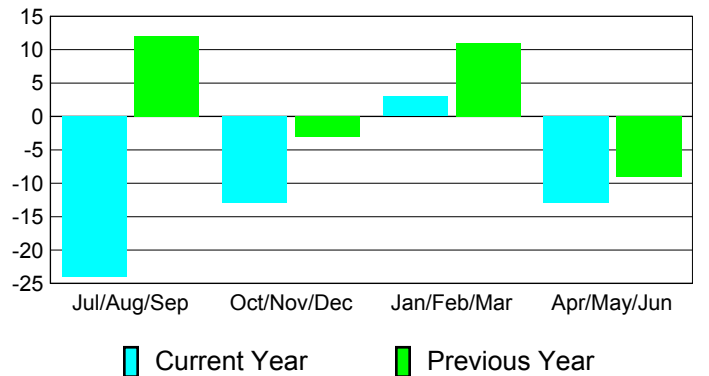

Gender Comparison 2010-2011

■ Male

■ Female