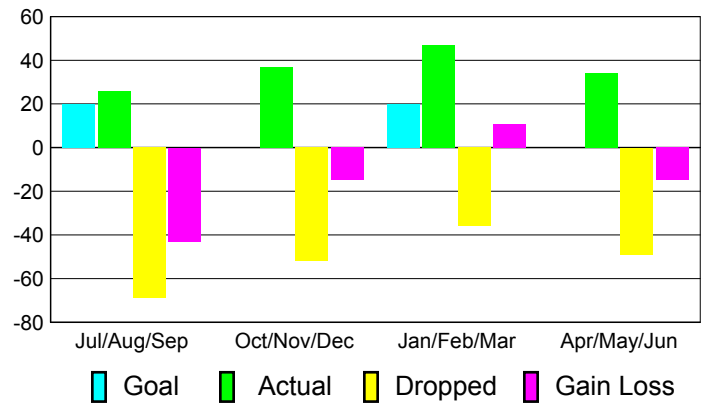

Membership Results 2010-2011

Goal, New, Dropped, Gain/Loss

Comparison of Membership Gain/Loss

Current Year Compared to the Previous Year