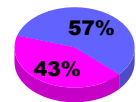

Oct/Nov/Dec