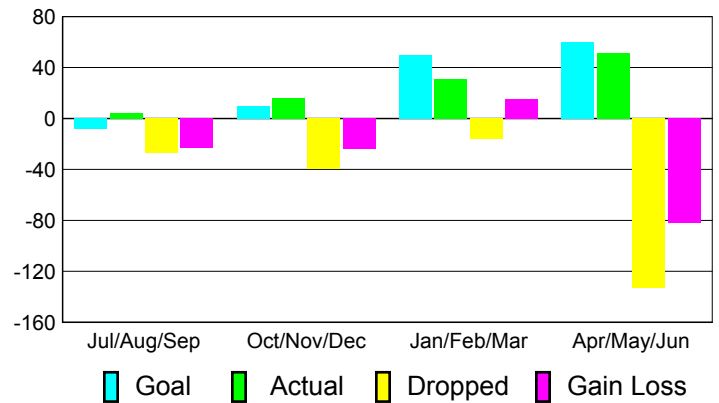

Membership Results 2010-2011

Goal, New, Dropped, Gain/Loss

Comparison of Membership Gain/Loss

Current Year Compared to the Previous Year