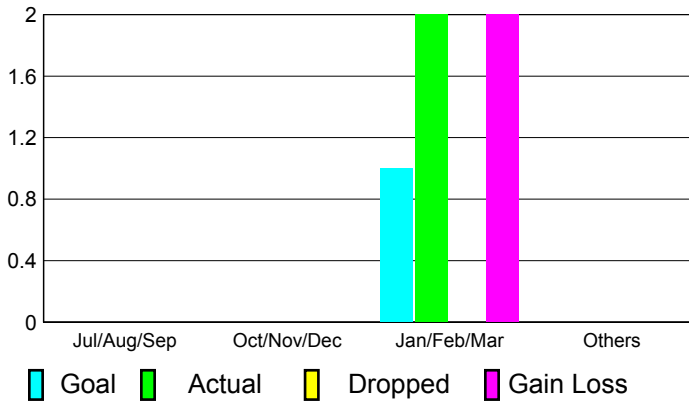

2010-2011 GMT Reports for District (or Undistricted) **District 112 A**

GMT: **JACQUES 'JACK' VERBEKE** Location: **BELGIUM**

GMT CA: **4**

CLUBS

**Club Results
2010-2011**

**Clubs
2009-2010**

Month	New Club Goal	Actual New Clubs	Actual Dropped Clubs	Gain/Loss of Clubs	Gain/Loss of Clubs
Jul/Aug/Sep	0	0	0	0	0
Oct/Nov/Dec	0	0	0	0	0
Jan/Feb/Mar	1	2	0	2	0
Apr/May/Jun	0	0	0	0	0
Totals	1	2	0	2	0

Club Results 2010-2011

Goal, New, Dropped, Gain/Loss

MEMBERSHIP

**Membership Results
2010-2011**

**Membership
2009-2010**

Month	Net Memb Goal	Actual New Memb	Actual Dropped Memb	Gain/Loss of Memb	Gain/Loss of Memb
Jul/Aug/Sep	-16	16	-15	1	11
Oct/Nov/Dec	9	14	-15	-1	2
Jan/Feb/Mar	24	65	-32	33	-4
Apr/May/Jun	4	21	-16	5	6
Totals	21	116	-78	38	15