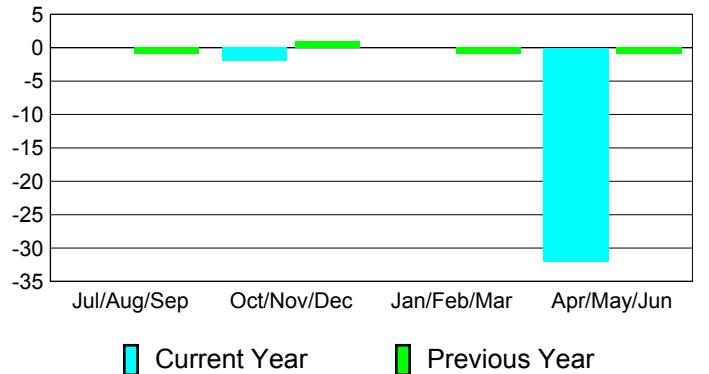

Gender Comparison 2010-2011

Jul/Aug/Sep

Oct/Nov/Dec

Jan/Feb/Mar

Apr/May/June

Male

Female