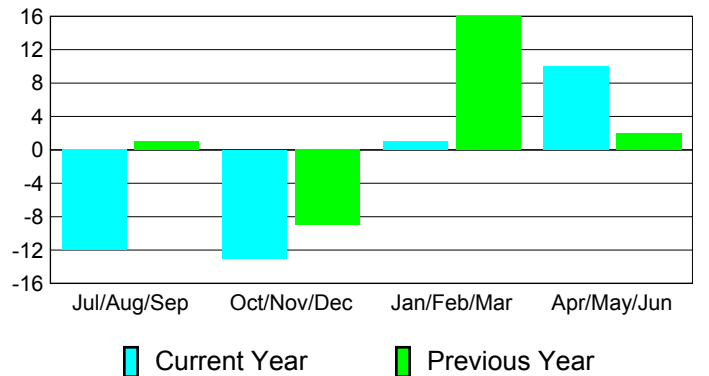

Gender Comparison 2010-2011

Jul/Aug/Sep

Oct/Nov/Dec

Jan/Feb/Mar

Apr/May/Jun

Male

Female