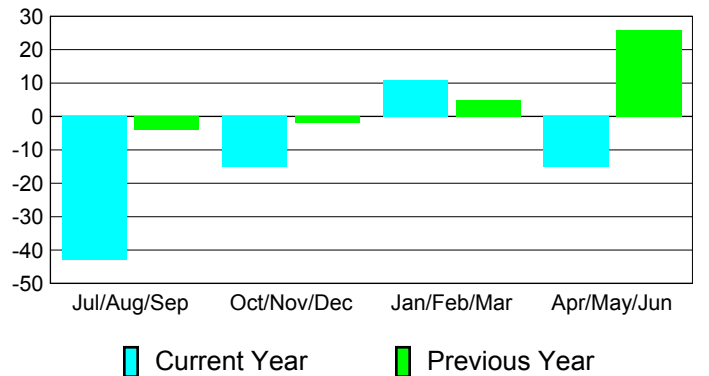

Gender Comparison 2010-2011

Jul/Aug/Sep

Oct/Nov/Dec

Jan/Feb/Mar

Apr/May/June

Male

Female