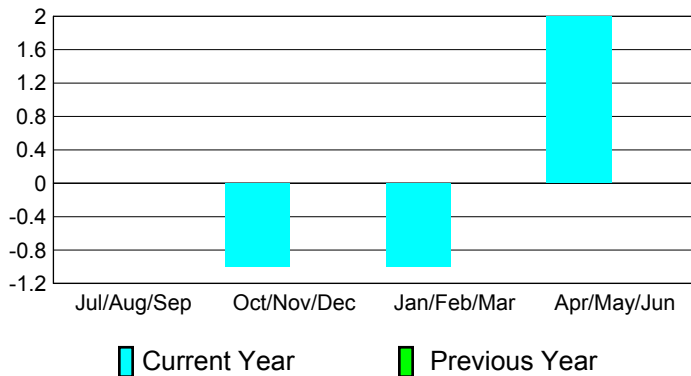

2010-2011 GMT Reports for District (or Undistricted) **District 112 D**

GMT: **JACQUES 'JACK' VERBEKE** Location: **BELGIUM**

GMT CA: **4**

CLUBS

**Club Results
2010-2011**

**Clubs
2009-2010**

Month	New Club Goal	Actual New Clubs	Actual Dropped Clubs	Gain/Loss of Clubs	Gain/Loss of Clubs
Jul/Aug/Sep	0	0	0	0	0
Oct/Nov/Dec	0	0	-1	-1	0
Jan/Feb/Mar	1	0	-1	-1	0
Apr/May/June	0	2	0	2	0
Totals	1	2	-2	0	0

Club Results 2010-2011

Goal, New, Dropped, Gain/Loss

Comparison of Club Gain/Loss

Current Year Compared to the Previous Year

YTD Status Quo Clubs 2010-2011

Status Quo Clubs Compared to Status Quo Members

MEMBERSHIP

**Membership Results
2010-2011**

**Membership
2009-2010**

Month	Net Memb Goal	Actual New Memb	Actual Dropped Memb	Gain/Loss of Memb	Gain/Loss of Memb
Jul/Aug/Sep	5	43	-51	-8	9
Oct/Nov/Dec	0	33	-25	8	-25
Jan/Feb/Mar	25	31	-40	-9	3
Apr/May/June	-5	76	-35	41	-3
Totals	25	183	-151	32	-16

Membership Results 2010-2011

Goal, New, Dropped, Gain/Loss

Comparison of Membership Gain/Loss

Current Year Compared to the Previous Year

Gender Comparison 2010-2011

Jul/Aug/Sep

Oct/Nov/Dec

Jan/Feb/Mar

Apr/May/June

Male

Female