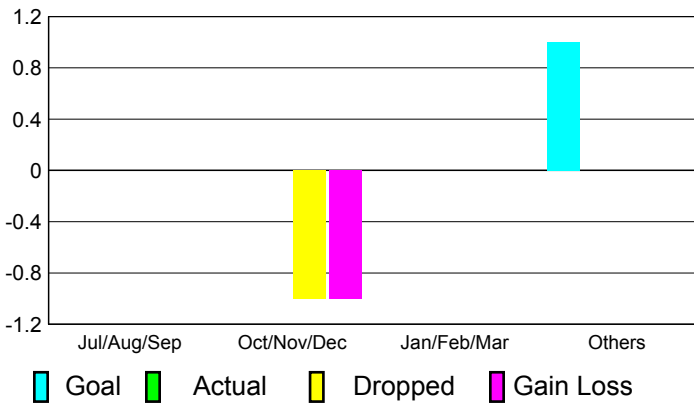

2010-2011 GMT Reports for District (or Undistricted) **District 112 C**

GMT: **JACQUES 'JACK' VERBEKE** Location: **BELGIUM**

GMT CA: **4**

CLUBS

**Club Results
2010-2011**

**Clubs
2009-2010**

Month	New Club Goal	Actual New Clubs	Actual Dropped Clubs	Gain/Loss of Clubs	Gain/Loss of Clubs
Jul/Aug/Sep	0	0	0	0	0
Oct/Nov/Dec	0	0	-1	-1	0
Jan/Feb/Mar	0	0	0	0	1
Apr/May/Jun	1	0	0	0	1
Totals	1	0	-1	-1	2

Club Results 2010-2011

Goal, New, Dropped, Gain/Loss

Comparison of Club Gain/Loss

Current Year Compared to the Previous Year