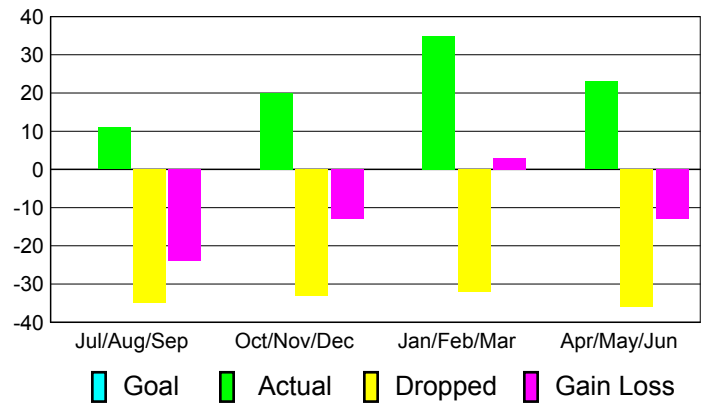

Membership Results 2010-2011

Goal, New, Dropped, Gain/Loss

Comparison of Membership Gain/Loss

Current Year Compared to the Previous Year