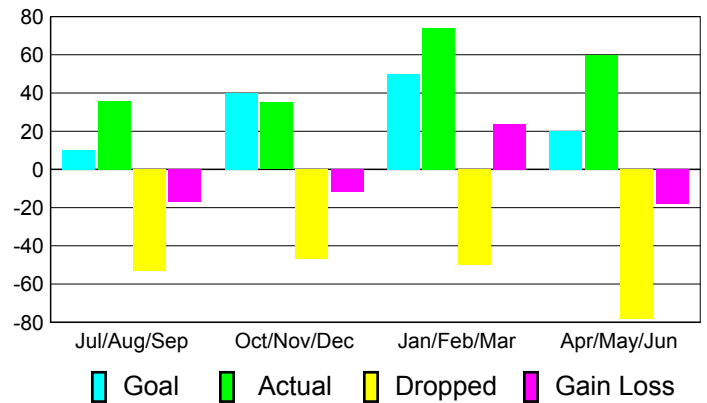

Membership Results 2010-2011

Goal, New, Dropped, Gain/Loss

Comparison of Membership Gain/Loss

Current Year Compared to the Previous Year