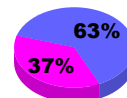

Gender Comparison 2010-2011

Jul/Aug/Sep