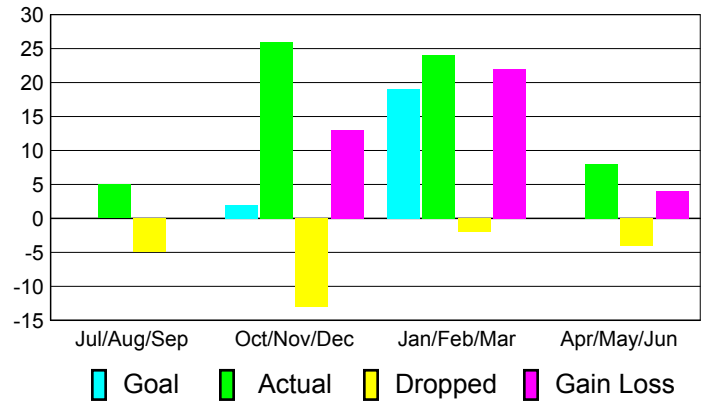

Membership Results 2010-2011

Goal, New, Dropped, Gain/Loss

Comparison of Membership Gain/Loss

Current Year Compared to the Previous Year