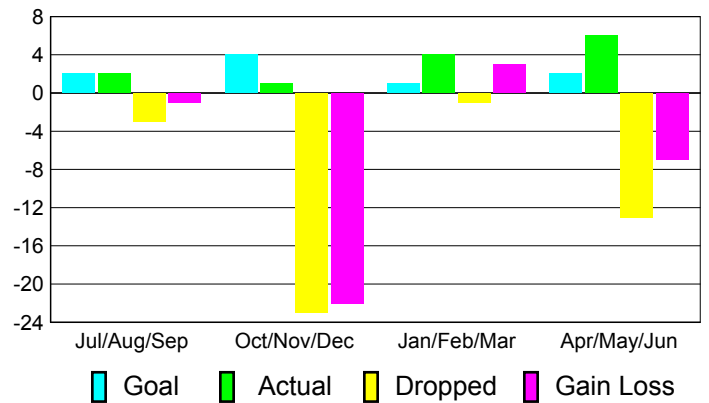

Membership Results 2010-2011

Goal, New, Dropped, Gain/Loss

Comparison of Membership Gain/Loss

Current Year Compared to the Previous Year