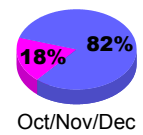

Oct/Nov/Dec