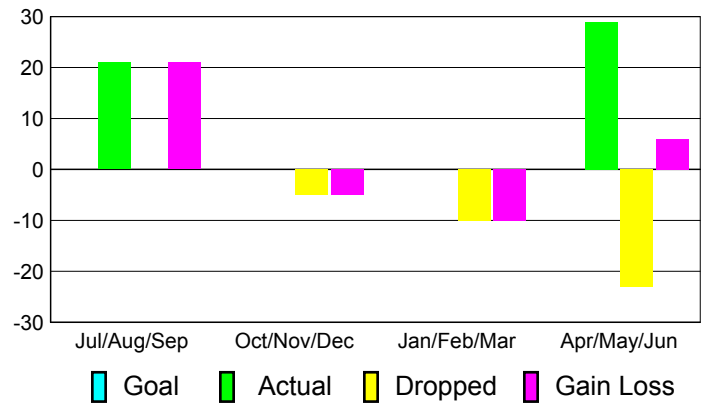

Membership Results 2010-2011

Goal, New, Dropped, Gain/Loss