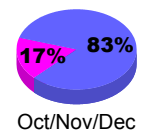

Oct/Nov/Dec