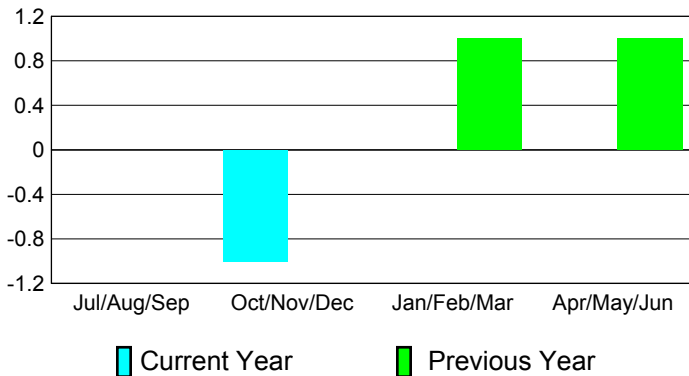

2010-2011 GMT Reports for District (or Undistricted) **District 112 C**

GMT: **JACQUES 'JACK' VERBEKE** Location: **BELGIUM**

GMT CA: **4**

CLUBS

**Club Results
2010-2011**

**Clubs
2009-2010**

Month	New Club Goal	Actual New Clubs	Actual Dropped Clubs	Gain/Loss of Clubs	Gain/Loss of Clubs
Jul/Aug/Sep	0	0	0	0	0
Oct/Nov/Dec	0	0	-1	-1	0
Jan/Feb/Mar	0	0	0	0	1
Apr/May/Jun	1	0	0	0	1
Totals	1	0	-1	-1	2

Club Results 2010-2011

Goal, New, Dropped, Gain/Loss

Comparison of Club Gain/Loss

Current Year Compared to the Previous Year

YTD Status Quo Clubs 2010-2011

Status Quo Clubs Compared to Status Quo Members

MEMBERSHIP

**Membership Results
2010-2011**

**Membership
2009-2010**

Month	Net Memb Goal	Actual New Memb	Actual Dropped Memb	Gain/Loss of Memb	Gain/Loss of Memb
Jul/Aug/Sep	30	16	-28	-12	1
Oct/Nov/Dec	-10	12	-25	-13	-9
Jan/Feb/Mar	-10	29	-28	1	16
Apr/May/Jun	0	23	-13	10	2
Totals	10	80	-94	-14	10

Membership Results 2010-2011

Goal, New, Dropped, Gain/Loss

Comparison of Membership Gain/Loss

Current Year Compared to the Previous Year

Gender Comparison 2010-2011

Jul/Aug/Sep

Oct/Nov/Dec

Jan/Feb/Mar

Apr/May/Jun

Male

Female