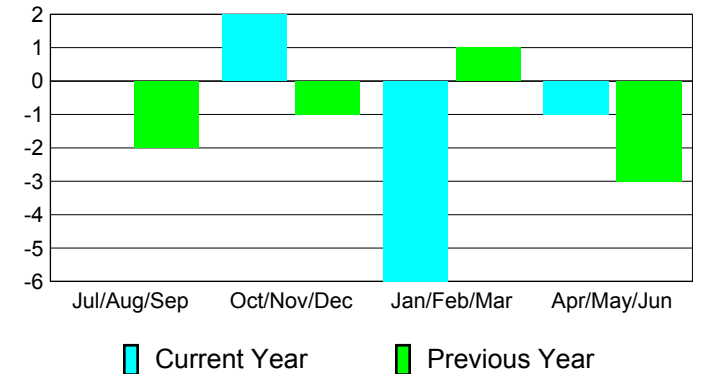

Gender Comparison 2010-2011

Male

Female