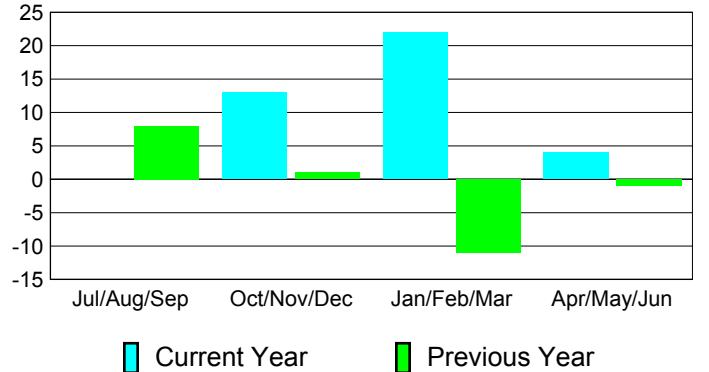

Gender Comparison 2010-2011

Jul/Aug/Sep

Oct/Nov/Dec

Jan/Feb/Mar

Apr/May/Jun

Male

Female