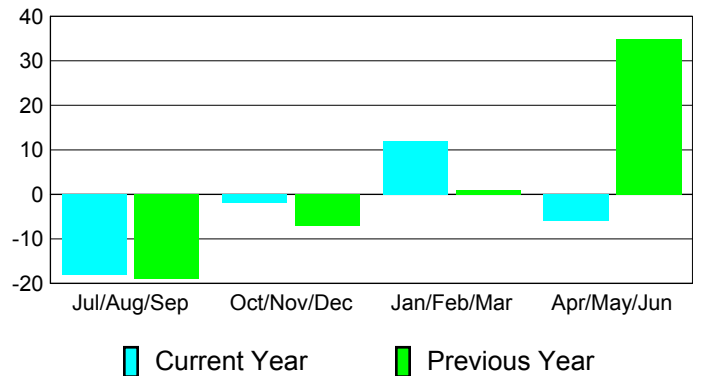

Gender Comparison 2010-2011

Jul/Aug/Sep

Oct/Nov/Dec

Jan/Feb/Mar

Apr/May/Jun

Male

Female