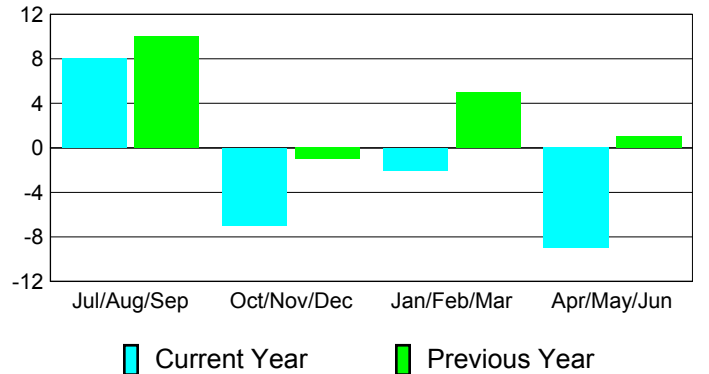

Gender Comparison 2010-2011

Jul/Aug/Sep

Oct/Nov/Dec

Jan/Feb/Mar

Apr/May/Jun

Male

Female