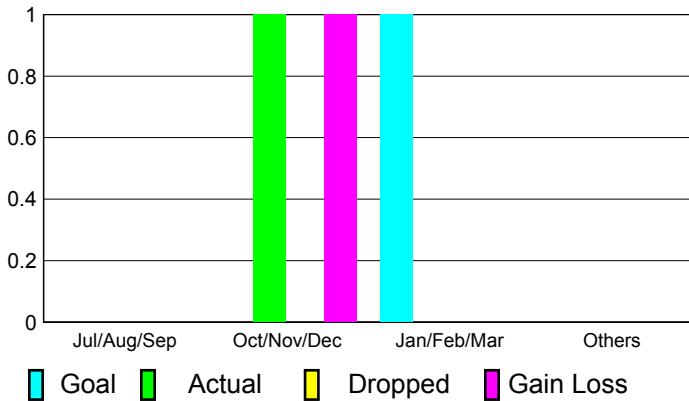

2010-2011 GMT Reports for District (or Undistricted) **District 63 GUADELOUPE F W**

GMT: **JACQUES 'JACK' VERBEKE**

Location: **GUADELOUPE F W I**

GMT CA: **4**

CLUBS

Club Results
2010-2011

Clubs
2009-2010

Month	New Club Goal	Actual New Clubs	Actual Dropped Clubs	Gain/Loss of Clubs	Gain/Loss of Clubs
Jul/Aug/Sep	0	0	0	0	0
Oct/Nov/Dec	0	1	0	1	0
Jan/Feb/Mar	1	0	0	0	0
Apr/May/Jun	0	0	0	0	0
Totals	1	1	0	1	0

Club Results 2010-2011

Goal, New, Dropped, Gain/Loss

Comparison of Club Gain/Loss

Current Year Compared to the Previous Year