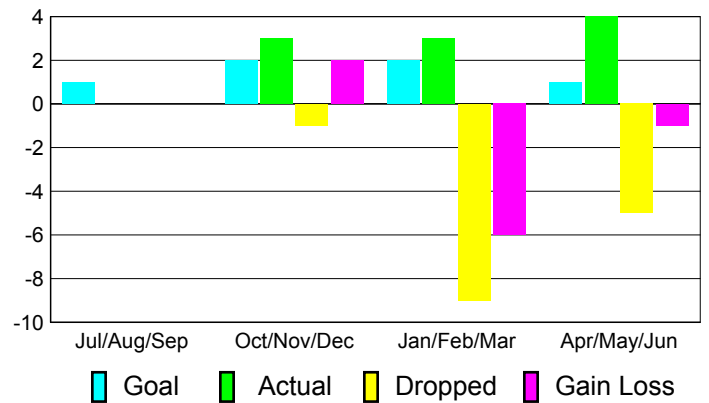

Membership Results 2010-2011

Goal, New, Dropped, Gain/Loss

Comparison of Membership Gain/Loss

Current Year Compared to the Previous Year