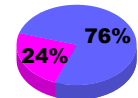

Apr/May/June

Male

Female