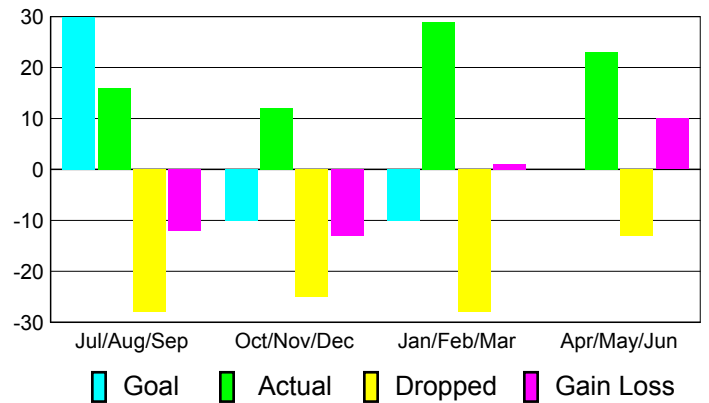

Membership Results 2010-2011

Goal, New, Dropped, Gain/Loss

Comparison of Membership Gain/Loss

Current Year Compared to the Previous Year