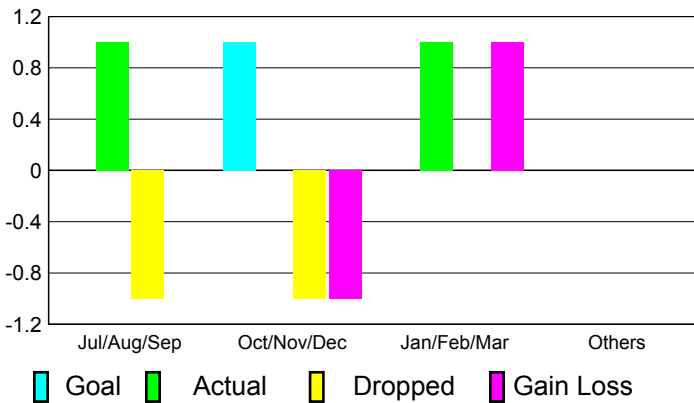

2010-2011 GMT Reports for District (or Undistricted) **District 103SW**

GMT: **JACQUES 'JACK' VERBEKE** Location: **FRANCE**

GMT CA: **4**

CLUBS

Club Results
2010-2011

Clubs
2009-2010

Month	New Club Goal	Actual New Clubs	Actual Dropped Clubs	Gain/Loss of Clubs	Gain/Loss of Clubs
Jul/Aug/Sep	0	1	-1	0	0
Oct/Nov/Dec	1	0	-1	-1	0
Jan/Feb/Mar	0	1	0	1	0
Apr/May/June	0	0	0	0	0
Totals	1	2	-2	0	0

Club Results 2010-2011

Goal, New, Dropped, Gain/Loss

Comparison of Club Gain/Loss

Current Year Compared to the Previous Year