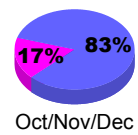

Gender Comparison 2010-2011