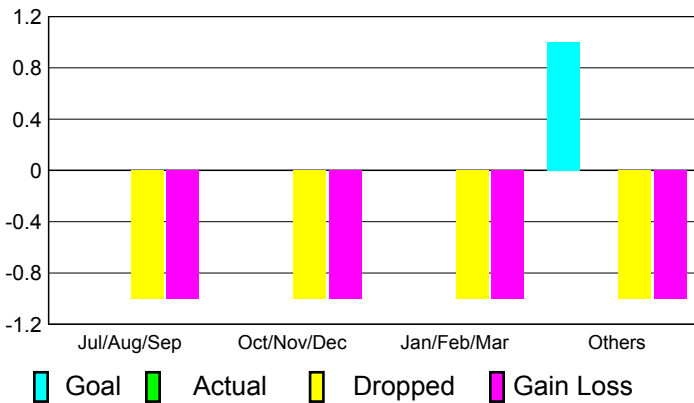

2010-2011 GMT Reports for District (or Undistricted) **District 103IW**

GMT: **JACQUES 'JACK' VERBEKE** Location: **FRANCE**

GMT CA: **4**

CLUBS

Club Results
2010-2011

Clubs
2009-2010

Month	New Club Goal	Actual New Clubs	Actual Dropped Clubs	Gain/Loss of Clubs	Gain/Loss of Clubs
Jul/Aug/Sep	0	0	-1	-1	0
Oct/Nov/Dec	0	0	-1	-1	0
Jan/Feb/Mar	0	0	-1	-1	3
Apr/May/June	1	0	-1	-1	0
Totals	1	0	-4	-4	3

Club Results 2010-2011

Goal, New, Dropped, Gain/Loss

Comparison of Club Gain/Loss

Current Year Compared to the Previous Year