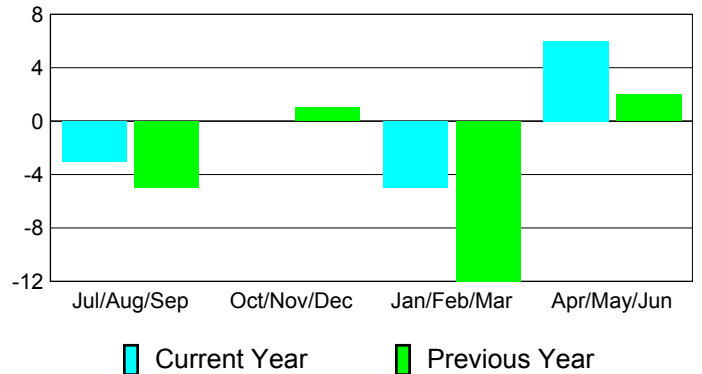

Gender Comparison 2010-2011

Jul/Aug/Sep

Oct/Nov/Dec

Jan/Feb/Mar

Apr/May/Jun

Male

Female