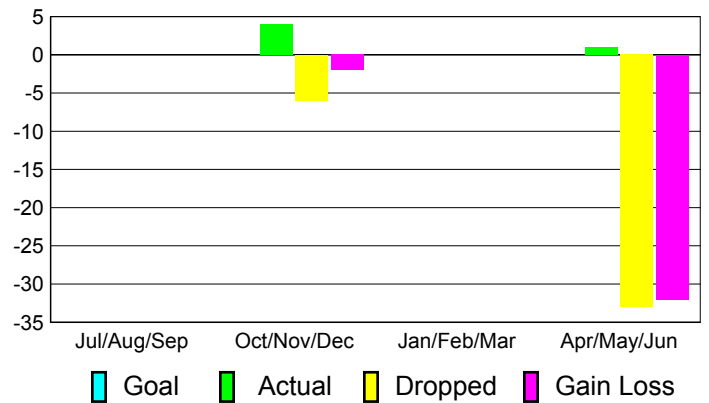

Membership Results 2010-2011

Goal, New, Dropped, Gain/Loss

Comparison of Membership Gain/Loss

Current Year Compared to the Previous Year