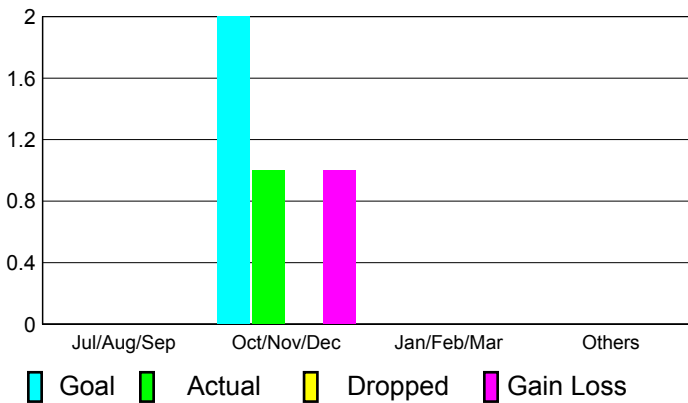

2010-2011 GMT Reports for District (or Undistricted) **District 103IP**

GMT: **JACQUES 'JACK' VERBEKE** Location: **FRANCE**

GMT CA: **4**

CLUBS

Club Results
2010-2011

Clubs
2009-2010

Month	New Club Goal	Actual New Clubs	Actual Dropped Clubs	Gain/Loss of Clubs	Gain/Loss of Clubs
Jul/Aug/Sep	0	0	0	0	0
Oct/Nov/Dec	2	1	0	1	0
Jan/Feb/Mar	0	0	0	0	0
Apr/May/June	0	0	0	0	0
Totals	2	1	0	1	0

Club Results 2010-2011

Goal, New, Dropped, Gain/Loss

MEMBERSHIP

Membership Results
2010-2011

Membership
2009-2010

Month	Net Memb Goal	Actual New Memb	Actual Dropped Memb	Gain/Loss of Memb	Gain/Loss of Memb
Jul/Aug/Sep	10	7	-23	-16	-13
Oct/Nov/Dec	50	32	-27	5	-17
Jan/Feb/Mar	10	25	-14	11	10
Apr/May/June	15	33	-75	-42	-30
Totals	85	97	-139	-42	-50