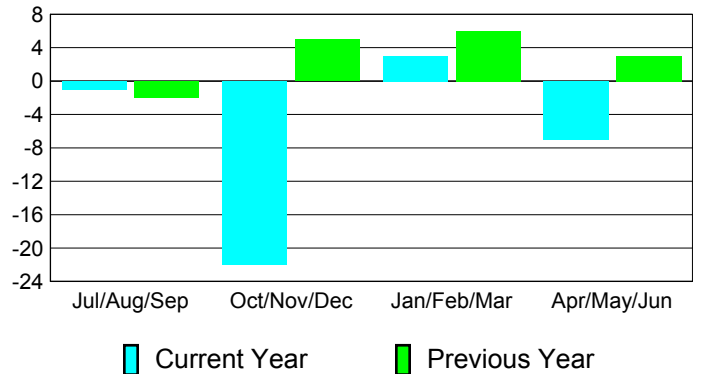

Gender Comparison 2010-2011

Jul/Aug/Sep

Oct/Nov/Dec

Jan/Feb/Mar

Apr/May/Jun

Male

Female