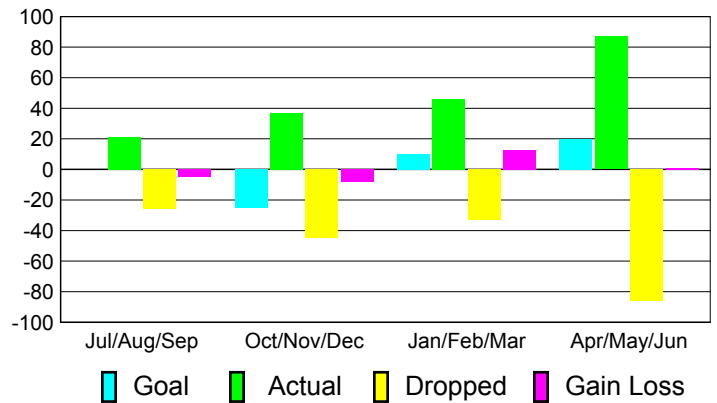

Membership Results 2010-2011

Goal, New, Dropped, Gain/Loss

Comparison of Membership Gain/Loss

Current Year Compared to the Previous Year