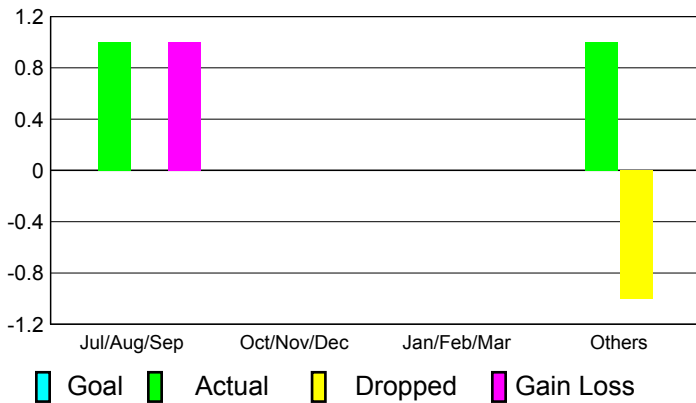

2010-2011 GMT Reports for District (or Undistricted) **HAITI**

GMT: JACQUES 'JACK' VERBEKE   Location: **HAITI**

GMT CA: 4

CLUBS

Club Results
2010-2011

Clubs
2009-2010

Month	New Club Goal	Actual New Clubs	Actual Dropped Clubs	Gain/Loss of Clubs	Gain/Loss of Clubs
Jul/Aug/Sep	0	1	0	1	0
Oct/Nov/Dec	0	0	0	0	0
Jan/Feb/Mar	0	0	0	0	0
Apr/May/June	0	1	-1	0	2
Totals	0	2	-1	1	2

Club Results 2010-2011

Goal, New, Dropped, Gain/Loss