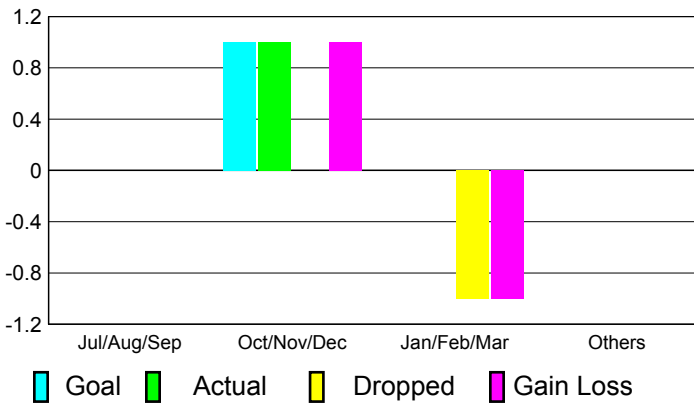

2010-2011 GMT Reports for District (or Undistricted) **District 103CC**

GMT: **JACQUES 'JACK' VERBEKE** Location: **FRANCE**

GMT CA: **4**

CLUBS

Club Results
2010-2011

Clubs
2009-2010

Month	New Club Goal	Actual New Clubs	Actual Dropped Clubs	Gain/Loss of Clubs	Gain/Loss of Clubs
Jul/Aug/Sep	0	0	0	0	0
Oct/Nov/Dec	1	1	0	1	0
Jan/Feb/Mar	0	0	-1	-1	0
Apr/May/Jun	0	0	0	0	0
Totals	1	1	-1	0	0

Club Results 2010-2011

Goal, New, Dropped, Gain/Loss

Comparison of Club Gain/Loss

Current Year Compared to the Previous Year