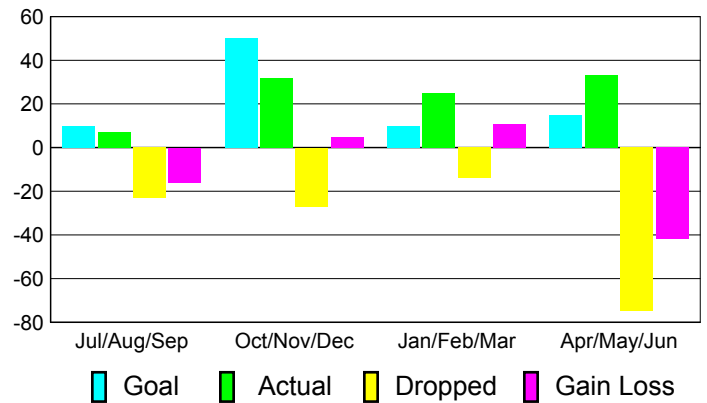

Membership Results 2010-2011

Goal, New, Dropped, Gain/Loss