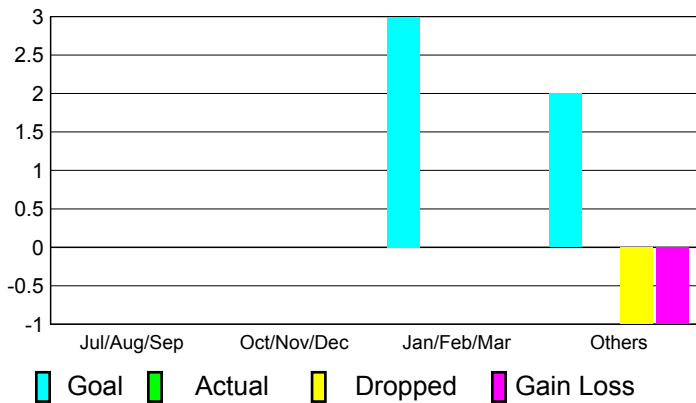

2010-2011 GMT Reports for District (or Undistricted) **District 103IE**

GMT: **JACQUES 'JACK' VERBEKE** Location: **FRANCE**

GMT CA: **4**

CLUBS

Club Results
2010-2011

Clubs
2009-2010

Month	New Club Goal	Actual New Clubs	Actual Dropped Clubs	Gain/Loss of Clubs	Gain/Loss of Clubs
Jul/Aug/Sep	0	0	0	0	0
Oct/Nov/Dec	0	0	0	0	0
Jan/Feb/Mar	3	0	0	0	3
Apr/May/June	2	0	-1	-1	1
Totals	5	0	-1	-1	4

Club Results 2010-2011

Goal, New, Dropped, Gain/Loss

Comparison of Club Gain/Loss

Current Year Compared to the Previous Year