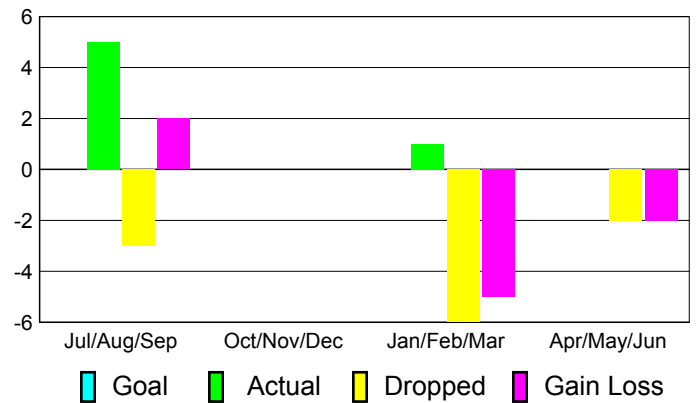

Membership Results 2010-2011

Goal, New, Dropped, Gain/Loss

Comparison of Membership Gain/Loss

Current Year Compared to the Previous Year