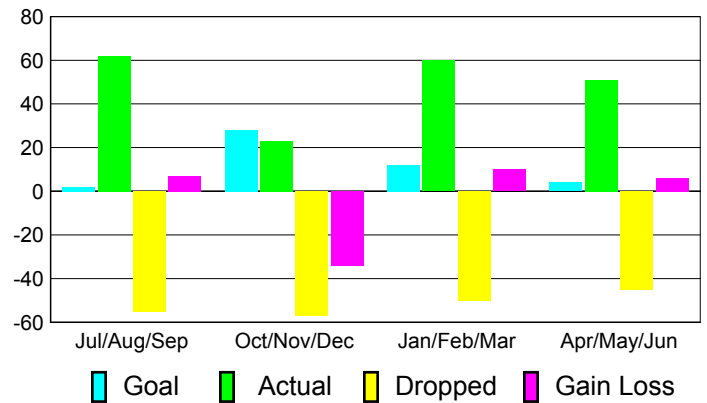

Membership Results 2010-2011

Goal, New, Dropped, Gain/Loss

Comparison of Membership Gain/Loss

Current Year Compared to the Previous Year