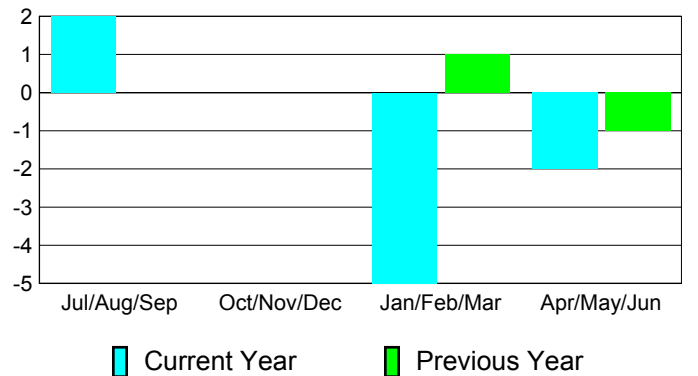

Gender Comparison 2010-2011

Jul/Aug/Sep

Oct/Nov/Dec

Jan/Feb/Mar

Apr/May/Jun

Male

Female