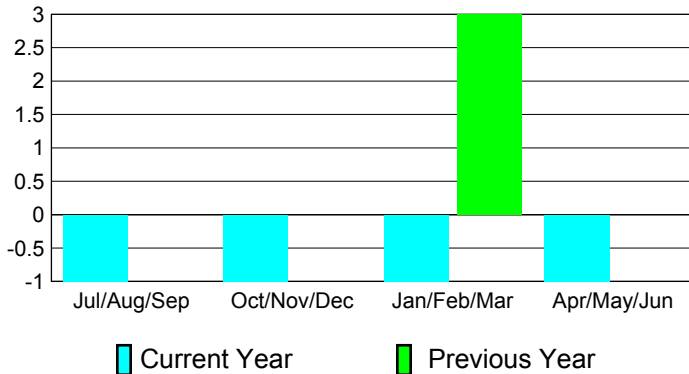

2010-2011 GMT Reports for District (or Undistricted) **District 103IW**

GMT: **JACQUES 'JACK' VERBEKE** Location: **FRANCE**

GMT CA: **4**

CLUBS

Club Results
2010-2011

Clubs
2009-2010

Month	New Club Goal	Actual New Clubs	Actual Dropped Clubs	Gain/Loss of Clubs	Gain/Loss of Clubs
Jul/Aug/Sep	0	0	-1	-1	0
Oct/Nov/Dec	0	0	-1	-1	0
Jan/Feb/Mar	0	0	-1	-1	3
Apr/May/June	1	0	-1	-1	0
Totals	1	0	-4	-4	3

Club Results 2010-2011

Goal, New, Dropped, Gain/Loss

Comparison of Club Gain/Loss

Current Year Compared to the Previous Year

YTD Status Quo Clubs 2010-2011

Status Quo Clubs Compared to Status Quo Members

MEMBERSHIP

Membership Results
2010-2011

Membership
2009-2010

Month	Net Memb Goal	Actual New Memb	Actual Dropped Memb	Gain/Loss of Memb	Gain/Loss of Memb
Jul/Aug/Sep	-5	12	-28	-16	-2
Oct/Nov/Dec	-10	25	-69	-44	-17
Jan/Feb/Mar	-35	27	-36	-9	62
Apr/May/June	50	61	-75	-14	-16
Totals	0	125	-208	-83	27

Membership Results 2010-2011

Goal, New, Dropped, Gain/Loss

Comparison of Membership Gain/Loss

Current Year Compared to the Previous Year

Gender Comparison 2010-2011

Jul/Aug/Sep

Oct/Nov/Dec

Jan/Feb/Mar

Apr/May/June

Male

Female