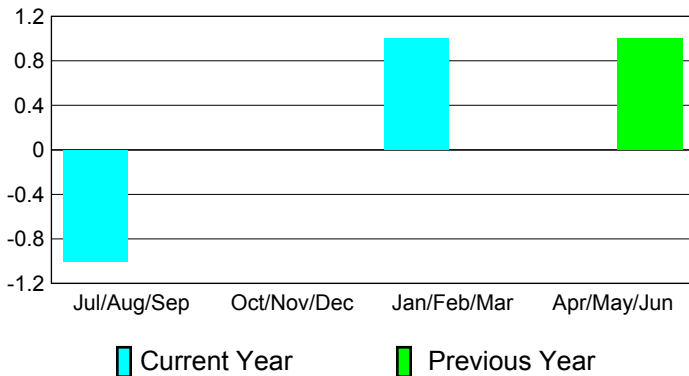

2010-2011 GMT Reports for District (or Undistricted) **District 103 E**

GMT: **JACQUES 'JACK' VERBEKE** Location: **FRANCE**

GMT CA: **4**

CLUBS

Club Results
2010-2011

Clubs
2009-2010

Month	New Club Goal	Actual New Clubs	Actual Dropped Clubs	Gain/Loss of Clubs	Gain/Loss of Clubs
Jul/Aug/Sep	0	0	-1	-1	0
Oct/Nov/Dec	1	0	0	0	0
Jan/Feb/Mar	1	1	0	1	0
Apr/May/Jun	0	0	0	0	1
Totals	2	1	-1	0	1

Club Results 2010-2011

Goal, New, Dropped, Gain/Loss

Comparison of Club Gain/Loss

Current Year Compared to the Previous Year

YTD Status Quo Clubs 2010-2011

Status Quo Clubs Compared to Status Quo Members

MEMBERSHIP

Membership Results
2010-2011

Membership
2009-2010

Month	Net Memb Goal	Actual New Memb	Actual Dropped Memb	Gain/Loss of Memb	Gain/Loss of Memb
Jul/Aug/Sep	10	36	-53	-17	-21
Oct/Nov/Dec	40	35	-47	-12	-13
Jan/Feb/Mar	50	74	-50	24	19
Apr/May/Jun	20	60	-78	-18	14
Totals	120	205	-228	-23	-1

Membership Results 2010-2011

Goal, New, Dropped, Gain/Loss

Comparison of Membership Gain/Loss

Current Year Compared to the Previous Year

Gender Comparison 2010-2011

Jul/Aug/Sep

Oct/Nov/Dec

Jan/Feb/Mar

Apr/May/Jun

Male

Female