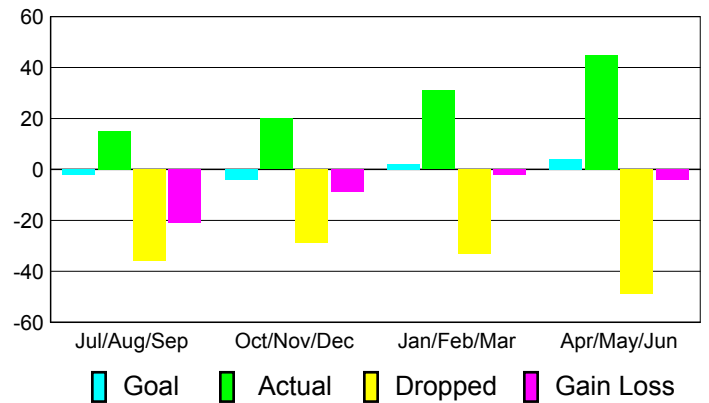

Membership Results 2010-2011

Goal, New, Dropped, Gain/Loss

Comparison of Membership Gain/Loss

Current Year Compared to the Previous Year